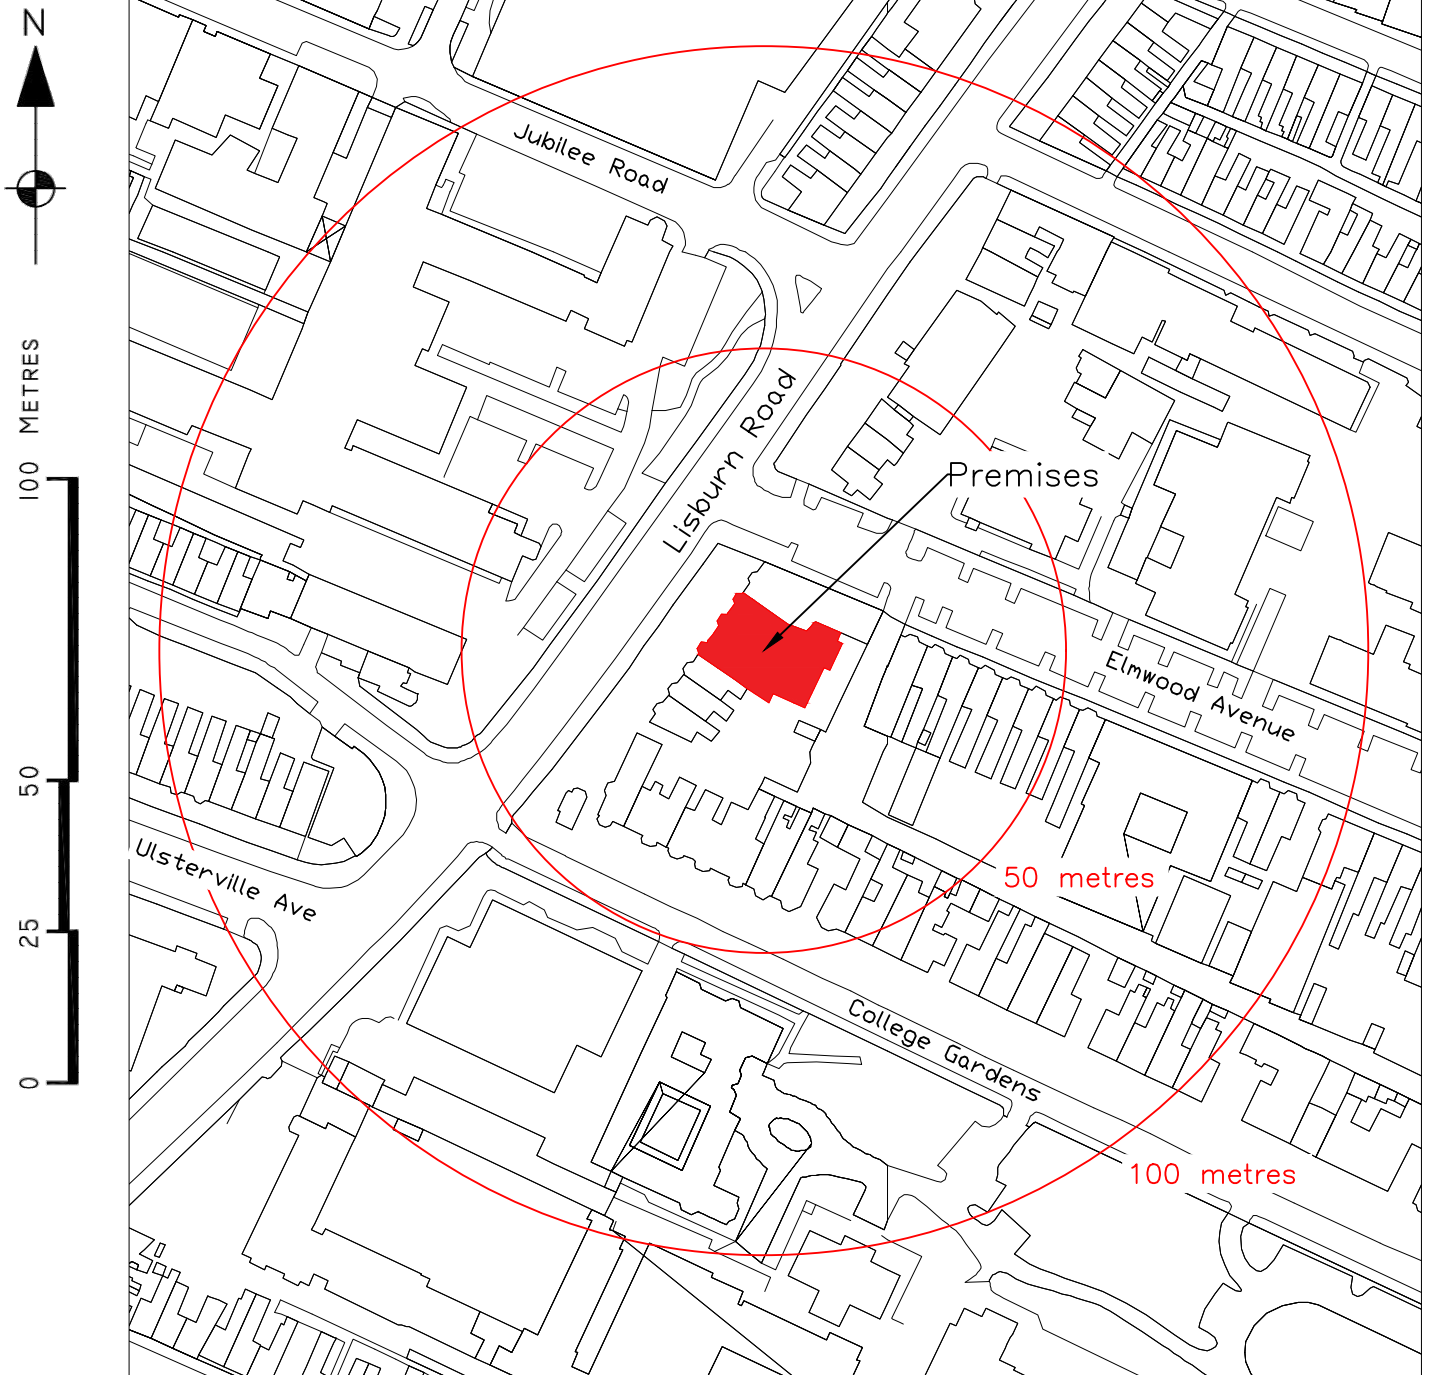

Building Control Service

Drawn By: ABU
Date: 03/12/2018

The Speak Easy
QUB Student Union Bar
92-96 Lisburn Road

Scale: 1:1250